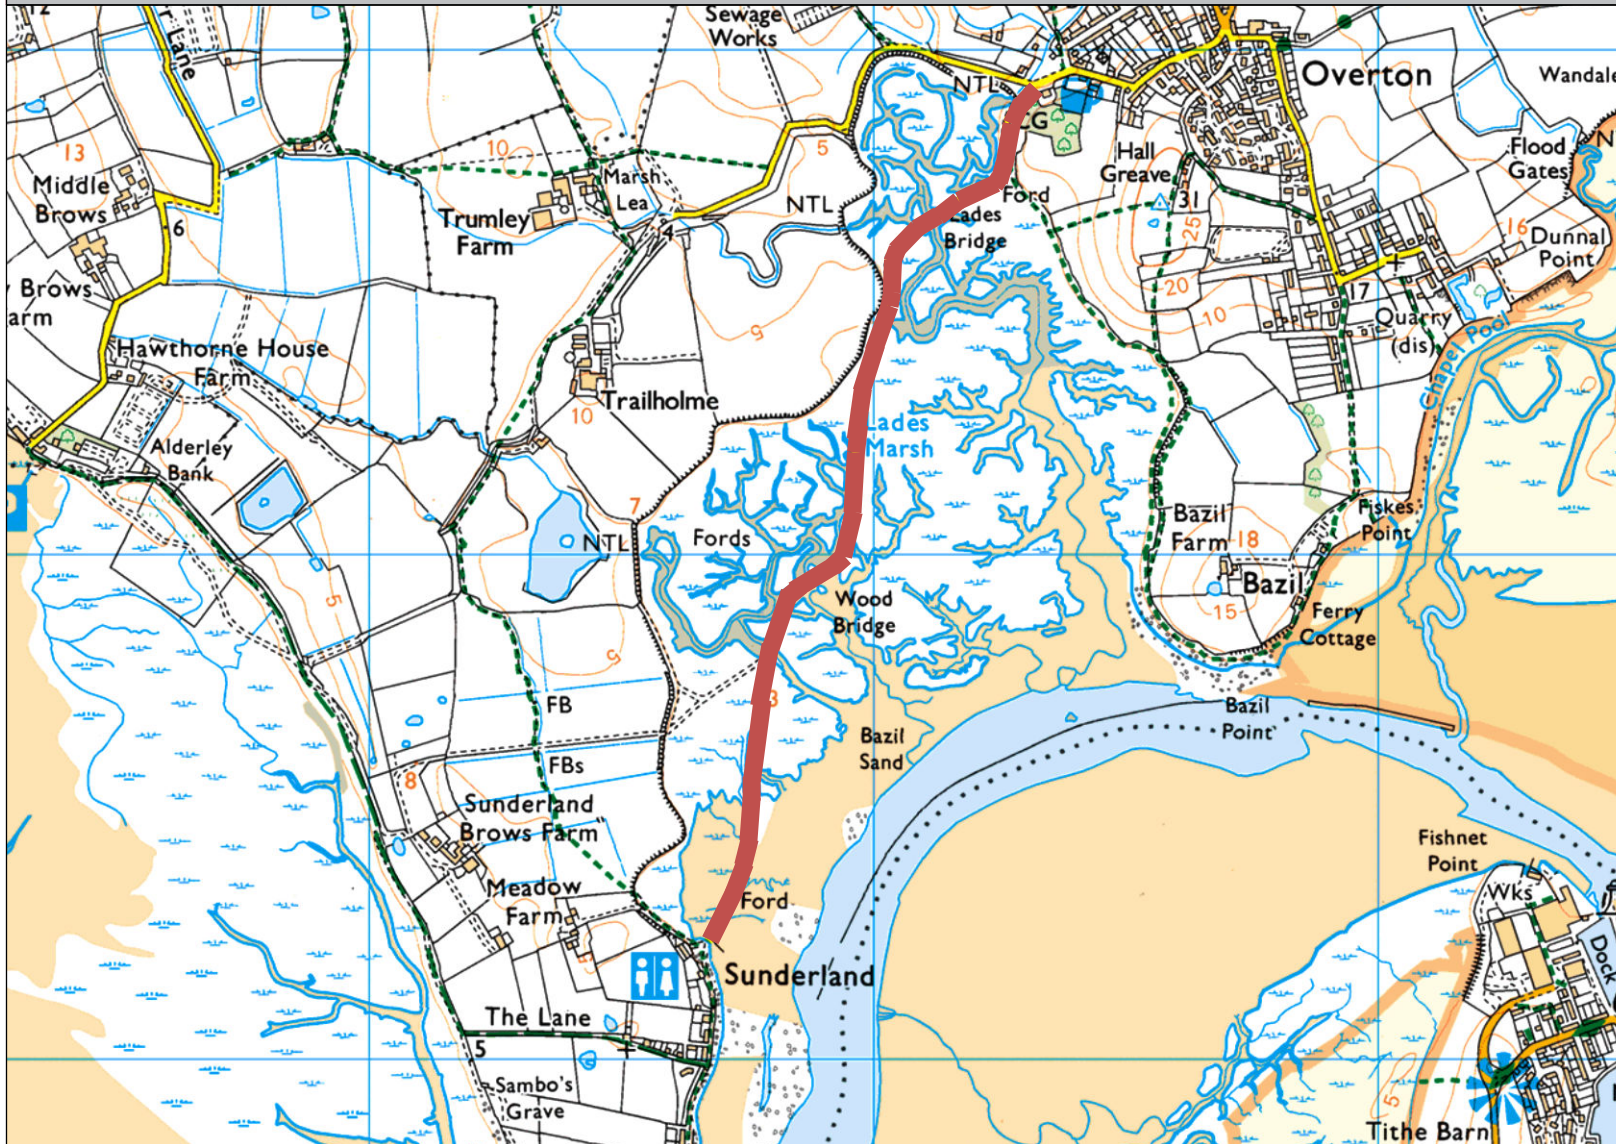

Main Street Site Extents

Author:

Date Created: 03/06/2024

Map Scale: 1:15,000
Map Centre: 342892E 456958N